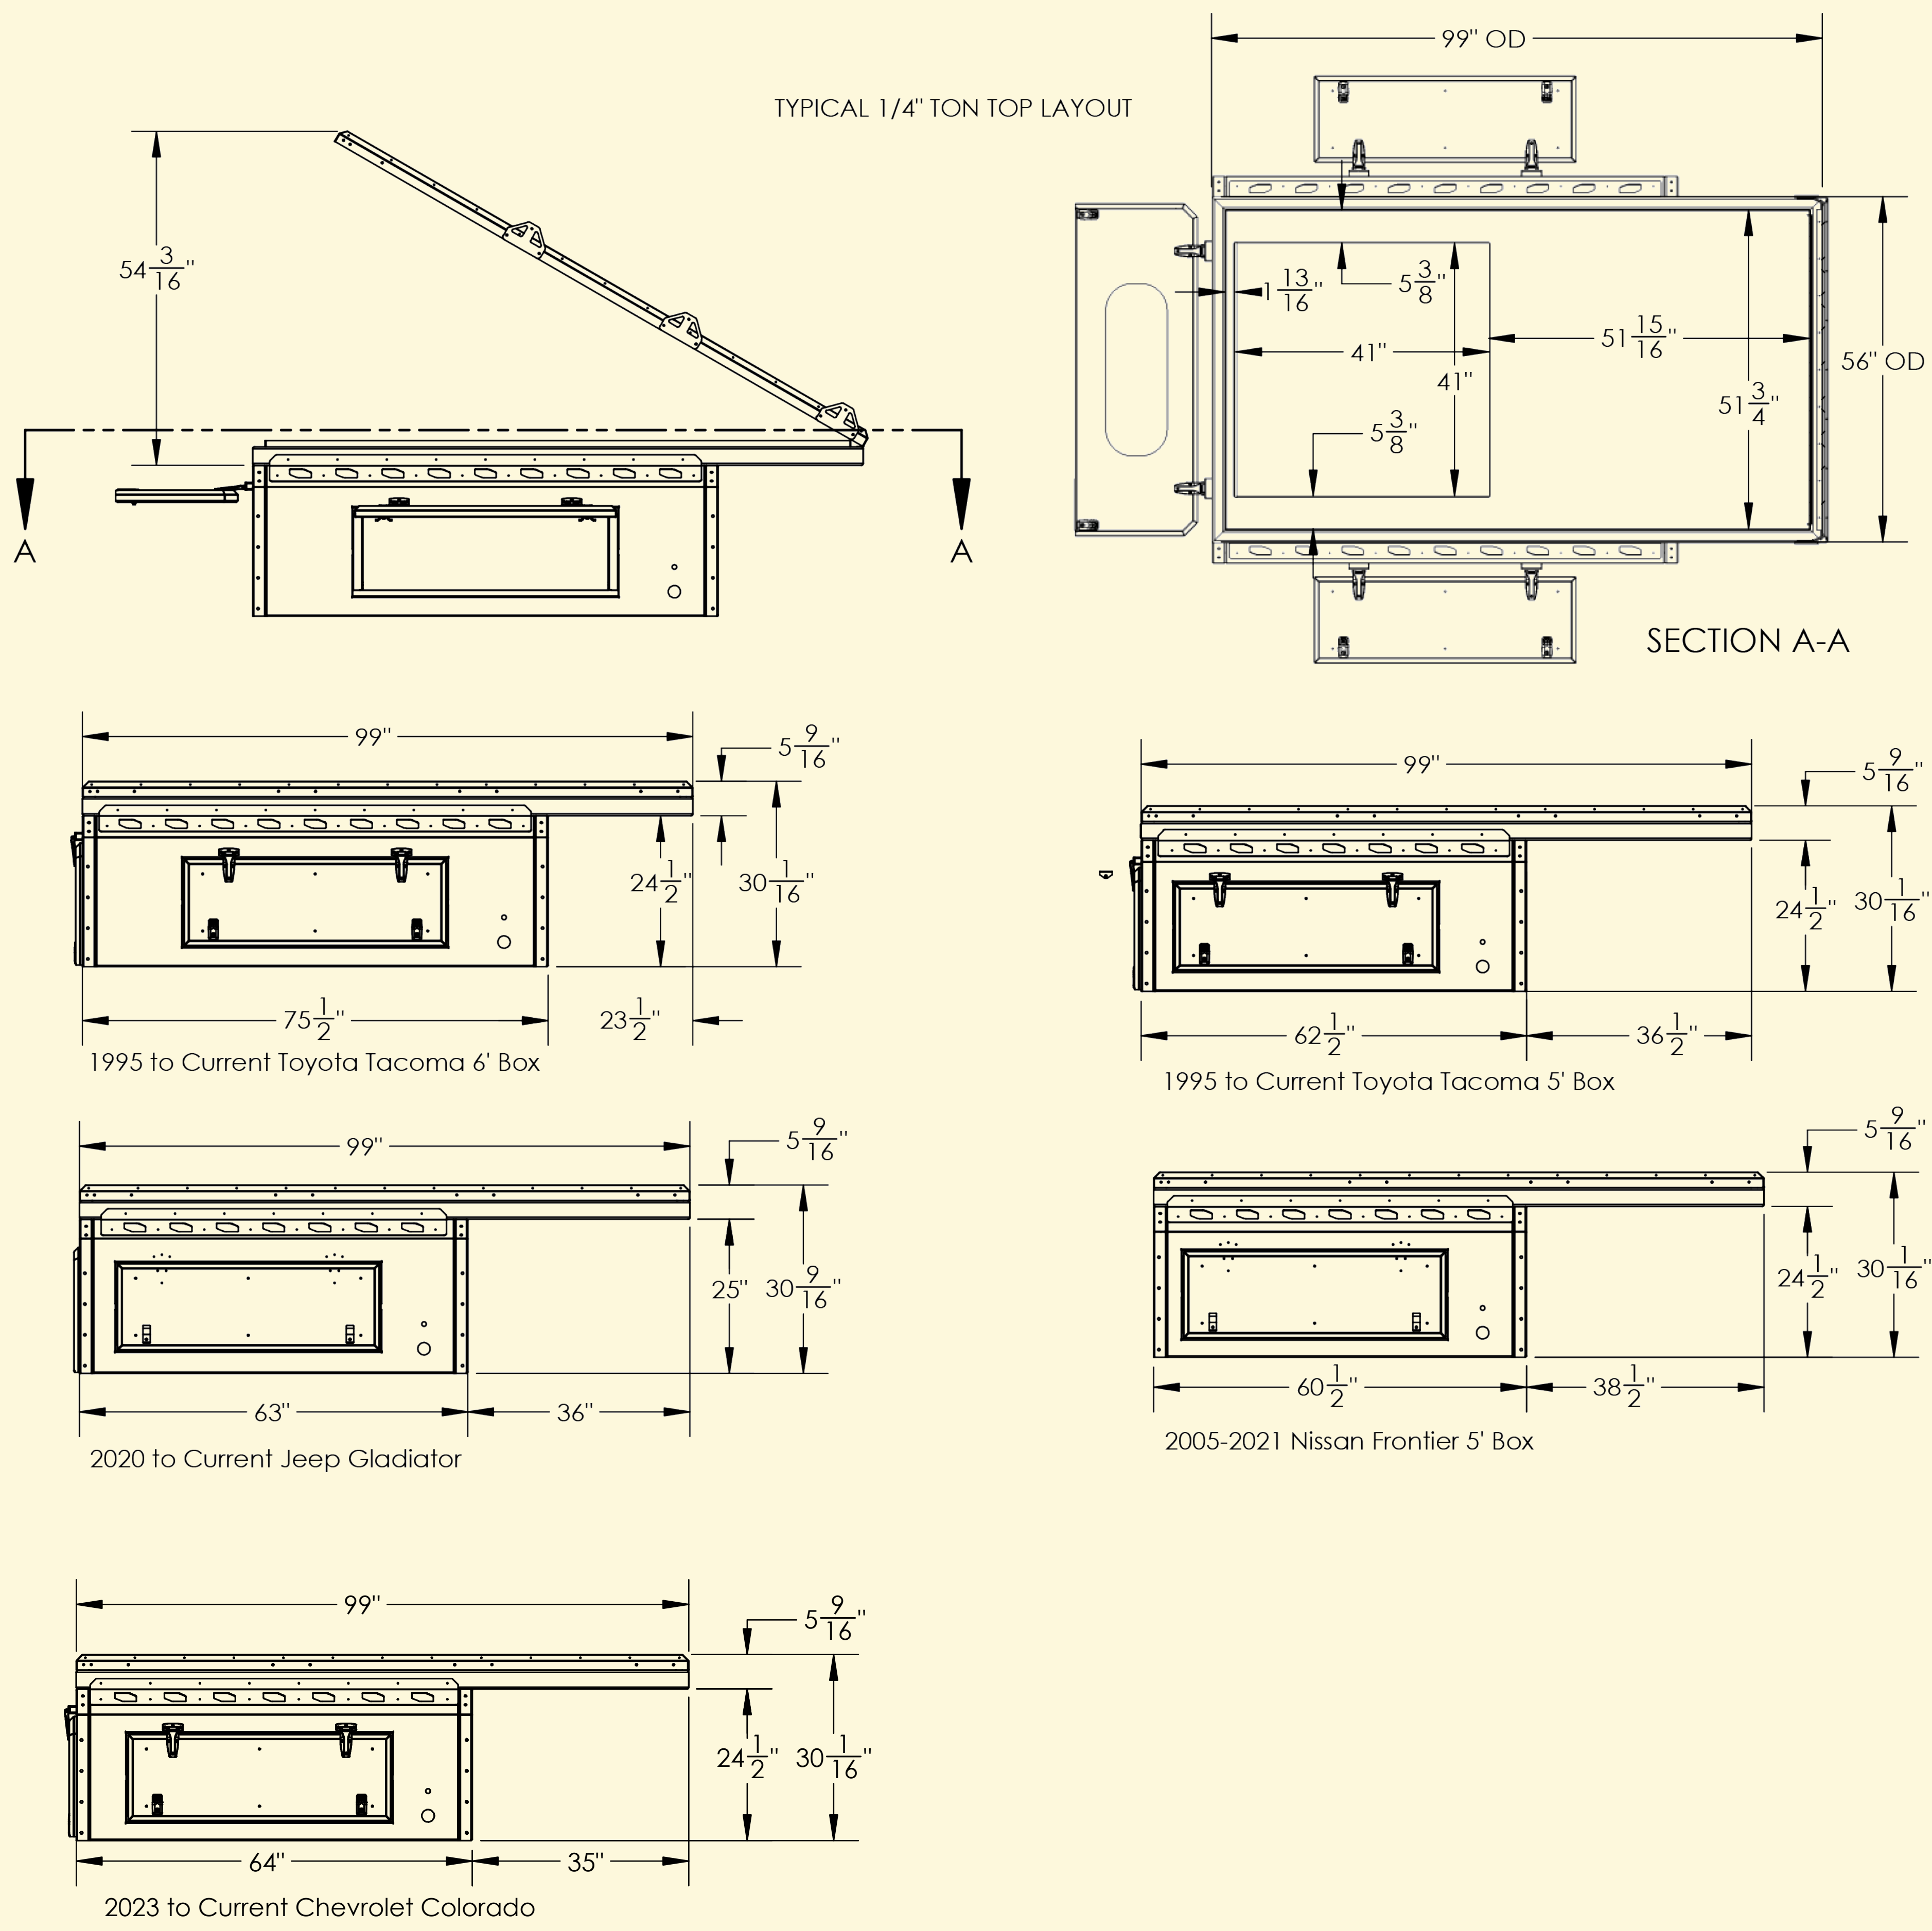

Specifications

YUCCA pac camper

1/4 Ton Mid Size Model

1/2 Ton Full Size Model